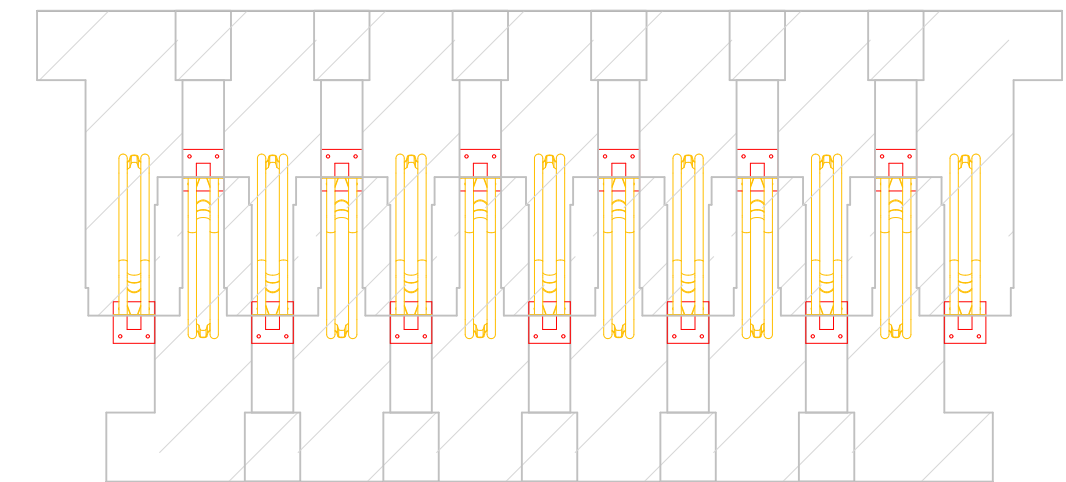

CRADLE II
SILVER BULLET

2250mm/7'5" MIN. ROOF
1500mm/4'11" AISLE
500mm/1'8" SPACING
(400mm/1'4" EU AND US)

1 BLOCK COUNTS 1
BIKE

FRONT VIEW

SIDE VIEW

PLAN VIEW