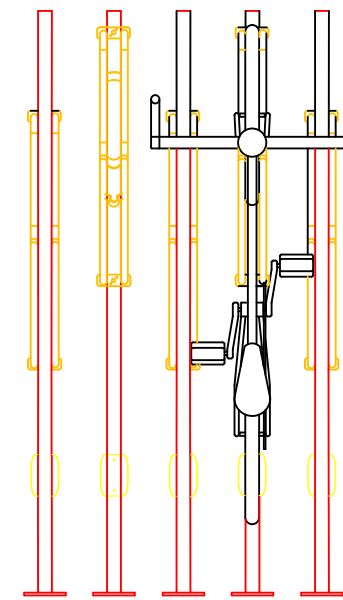

CRADLE II
SILVER BULLET

2250mm/7'5" MIN. ROOF
1500mm/4'11" AISLE
500mm/1'8" SPACING
(400mm/1'4" EU AND US)

1 BLOCK COUNTS 1
BIKE

FRONT VIEW

SIDE VIEW

PLAN VIEW