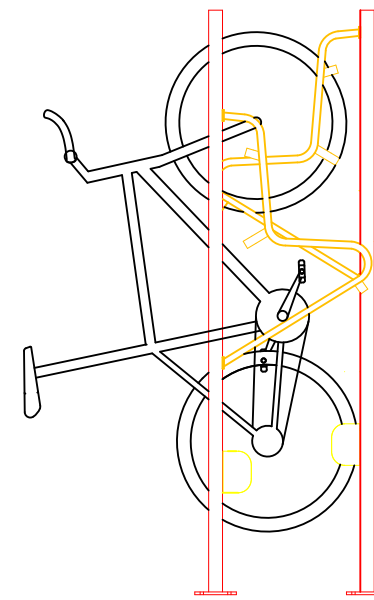

CRADLE II
SILVER BULLET

2250mm/7'5" MIN. ROOF
1500mm/4'11" AISLE
500mm/1'8" SPACING
(400mm/1'4" EU AND US)

1 BLOCK COUNTS 1
BIKE

FRONT VIEW

SIDE VIEW

PLAN VIEW