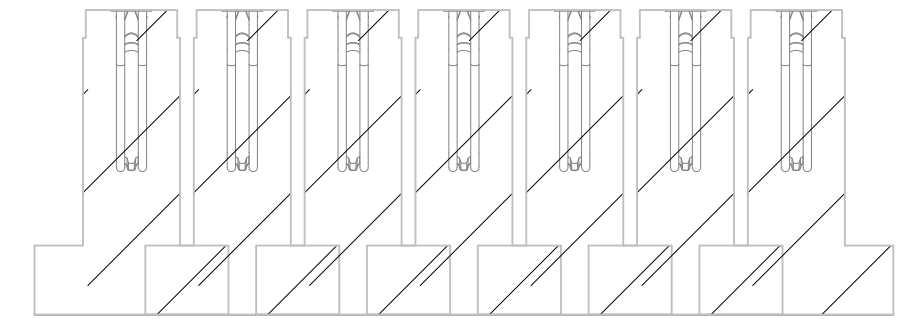

**CRADLE II  
WALL MOUNTED**

2250mm/7'5" MIN. ROOF  
1500mm/4'11" AISLE  
500mm/1'8" SPACING  
(400mm/1'4" EU AND US)

1 BLOCK COUNTS 1  
BIKE

**FRONT VIEW**

**SIDE VIEW**

**PLAN VIEW (AU)**

**PLAN VIEW (EU / US)**