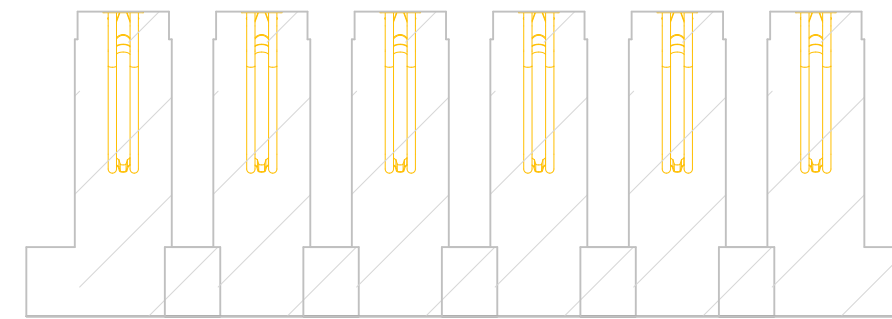

**CRADLE II  
WALL MOUNTED**

2250mm/7'5" MIN. ROOF  
1500mm/4'11" AISLE  
500mm/1'8" SPACING  
(400mm/1'4" EU AND US)

1 BLOCK COUNTS 1  
BIKE

**FRONT VIEW**

**SIDE VIEW**

**PLAN VIEW (AU)**

**PLAN VIEW (EU / US)**